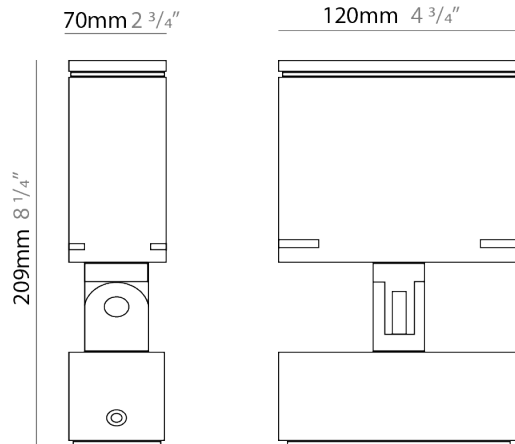

TARGET SURFACE

E9F233- -
base number   Finish   Lens
                         Options   Options

1. To build a product code in our configurator select the specify button on the base model # product page
2. To build a manual product code on this datasheet choose from the options listed below in blue font and add the suffix to the base model #

GENERAL

Series: Target
Brand: Platek
Division: Exterior
Mounting Type: Surface
Mounting Location: Above Ground
Subcategory: Flood

PHYSICAL

Shape: Rectangle
Length (mm): 120
Length (in): 4 3/4
Width (mm): 70
Width (in): 2 3/4
Height (mm): 213
Height (in): 8 3/8
Light Distribution: Adjustable / Direct
Screws: A4 stainless steel
Diffuser: Clear tempered glass
Fixture Finish: [BLK / WHI / GRY / COR / ANT / BRZ](#)
Fixture Material: Aluminum Die Cast
Cable Details: 2000mm Cable

ELECTRICAL

Lamp Type: LED
Total Output Wattage (W): 16
Dimming: DMX
Driver Included: No
Driver Location: Remote
Driver Type: Constant Current - Universal
Driver Class: Class 2
Input Voltage (V): 120 - 277
Constant Current (MA): 700

LED

Number of LEDs: 8
Color Temperature (°K): RGBW
CRI: >80 CRI
Lamp Life (hrs): 60000
Special LEDs offerings: RGBW

OPTICAL

Optic°: [9 / 24 / 48 / ELL](#)
Adjustability: Rotational 330°; Tilt 90°

RATINGS AND CERTIFICATIONS

Certified By: Certified for North American Standards
IP Rating: IP66
IK Rating: IK08
Bug Rating: B1 U0 G0